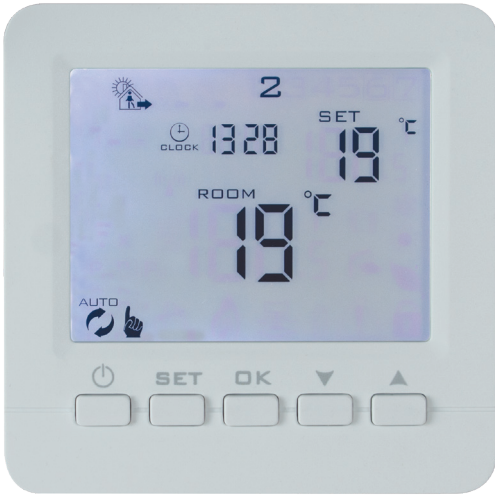

UNDERFLOOR HEATING THERMOSTATS

B16C

B16CB

T16CB

T16CW

Purchase From
Electrical Wholesaler

Delivered Next
Day As Standard

Underfloor Heating Thermostats

W16CW

W16CB

- Function** Accurate electronic temperature control for electric underfloor heating
- Applications** Suitable for use with all BN Thermic underfloor heating systems
- Features**
 - 16A switching
 - Air/floor or floor only control
 - Floor probe supplied as standard
 - Free app for Wi-Fi models

Thermostats

Model	Description	Details
B16C	Basic programmable thermostat (white)	page 112
B16CB	Basic programmable thermostat (black)	page 112
W16CW	Touch screen/Wi-Fi thermostat (white)	page 112
W16CB	Touch screen/Wi-Fi thermostat (black)	page 112
T16CW	Touch screen thermostat (white)	page 113
T16CB	Touch screen thermostat (black)	page 113
CXSIP	Optional IP65 air temperature sensor for all underfloor heating thermostats (ideal for bathrooms)	page 123
RB26	Relay box (26A) enables thermostat to switch up to 6kW	page 130