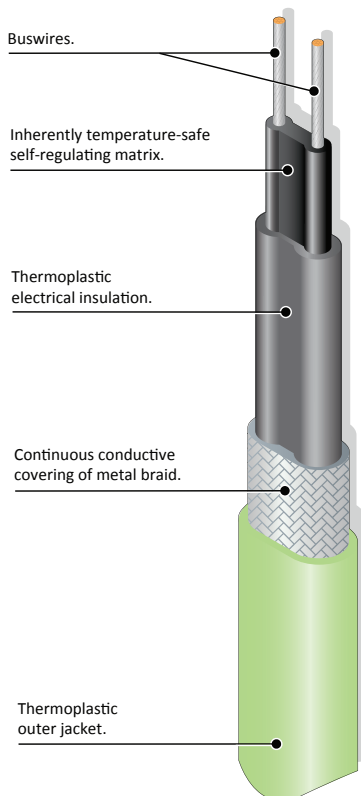

Purchase From
Electrical Wholesaler

Delivered Next
Day As Standard

Accessories

Model	Description
CRJ-T1	Termination Kit (one per circuit) uses shrink on material. Prepares cable for electrical connection and seals the far end.
CRJ-S	Splice/T Kit - one for every splice or T joint.
PF-T	Fixing Tape (33m x 19mm) for fixing cable to pipe - max temp 80 °C
AL-50	Aluminium Tape (45m x 50mm) - for wrapping plastic pipes before installing cable or for fixing cable to pipe - max temp 110°C (note maximum exposure temp of cable)
PF-L	Caution Label (10 pack) apply to outside of insulation for safety
FST3-EX	Frost Thermostat Outdoor Use IP66 (20A) - see page 115

Pipe Freeze Protection - Selection Table

- Minimum ambient: -15°C
- Mineral wool insulation
- Cable installed in a straight line
- Frost thermostat always recommended

Pipe outside diameter	Insulation thickness (mm)		
	12	25	50
12mm	CRJ-10	CRJ-10	CRJ-10
25mm	CRJ-10	CRJ-10	CRJ-10
50mm	CRJ-25	CRJ-10	CRJ-10
75mm	CRJ-25	CRJ-25	CRJ-10
100mm	-	CRJ-25	CRJ-10
150mm	-	CRJ-25	CRJ-25