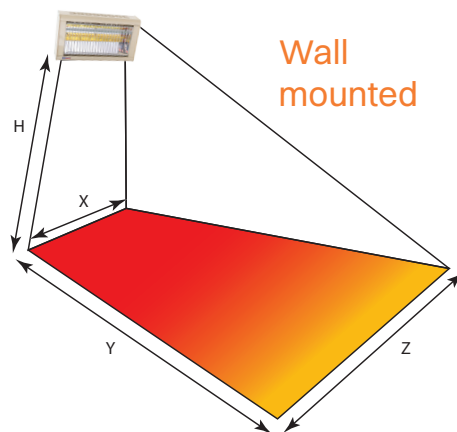

Required W/m²

Purpose of heater	W/m² density required
Spot heat a specific area (e.g. a workstation)	250-300
Heat entire area (e.g. entire village hall)	150-200

Area Covered (wall mounted)

kW	H (m)	X (m)	Y (m)	Z (m)	m²
1.5 or 2.0	2.5	3.2	2.6	6.0	11.9
1.5 or 2.0	3.0	3.4	3.6	6.7	18.2
3.0 Vertical	3.0	3.7	3.6	7.0	19.2
3.0 Vertical	3.5	4.0	4.2	7.9	25.0
3.0 Linear	2.5	3.6	2.6	6.4	13.0
3.0 Linear	3.0	3.8	2.6	7.1	19.6
4.5 or 6.0	3.5	4.0	4.2	8.1	25.4
4.5 or 6.0	4.0	4.3	4.5	8.4	28.6