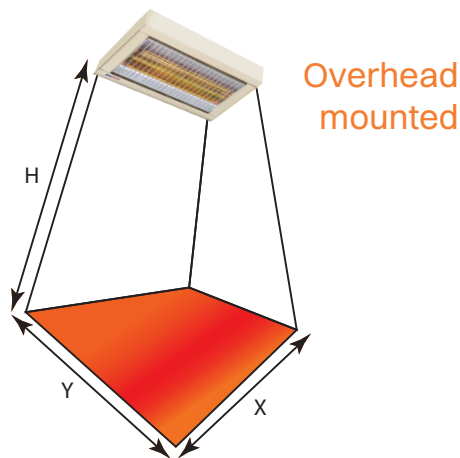

Area Covered (overhead mounted)

kW	H (m)	X (m)	Y (m)	m²
1.5 or 2.0	3.0	3.0	2.0	6.0
1.5 or 2.0	3.5	3.3	2.3	7.6
3.0 Vertical	3.5	3.3	2.6	8.6
3.0 Vertical	4.0	5.0	3.1	15.5
3.0 Linear	3.5	3.8	2.6	9.9
3.0 Linear	4.0	5.5	2.8	15.4
4.5 or 6.0	4.0	5.0	3.4	17.0
4.5 or 6.0	5.0	5.3	3.7	19.6