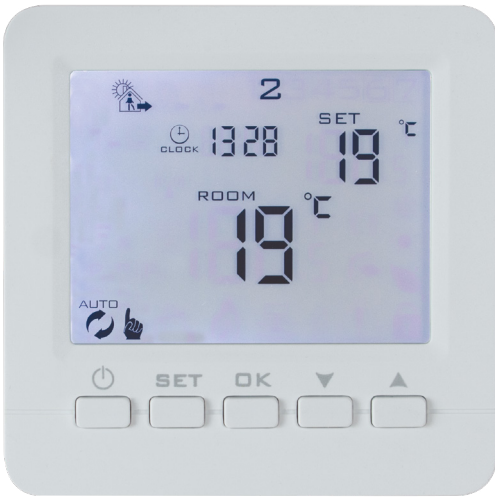

UNDERFLOOR HEATING THERMOSTATS

B16C

B16CB

T16CB

T16CW

Purchase From
Electrical Wholesaler

Delivered Next
Day As Standard

Underfloor Heating Thermostats

W16CW

W16CB

- Function** Accurate electronic temperature control for electric underfloor heating
- Applications** Suitable for use with all BN Thermic underfloor heating systems
- Features**
 - 16A switching
 - Air/floor or floor only control
 - Floor probe supplied as standard
 - Free app for Wi-Fi models

Thermostats

Model	Description	Details
B16C	Basic programmable thermostat (white)	page 112
B16CB	Basic programmable thermostat (black)	page 112
W16CW	Touch screen/Wi-Fi thermostat (white)	page 112
W16CB	Touch screen/Wi-Fi thermostat (black)	page 112
T16CW	Touch screen thermostat (white)	page 113
T16CB	Touch screen thermostat (black)	page 113
CXSIP	Optional IP65 air temperature sensor for all underfloor heating thermostats (ideal for bathrooms)	page 123
RB26	Relay box (26A) enables thermostat to switch up to 6kW	page 130